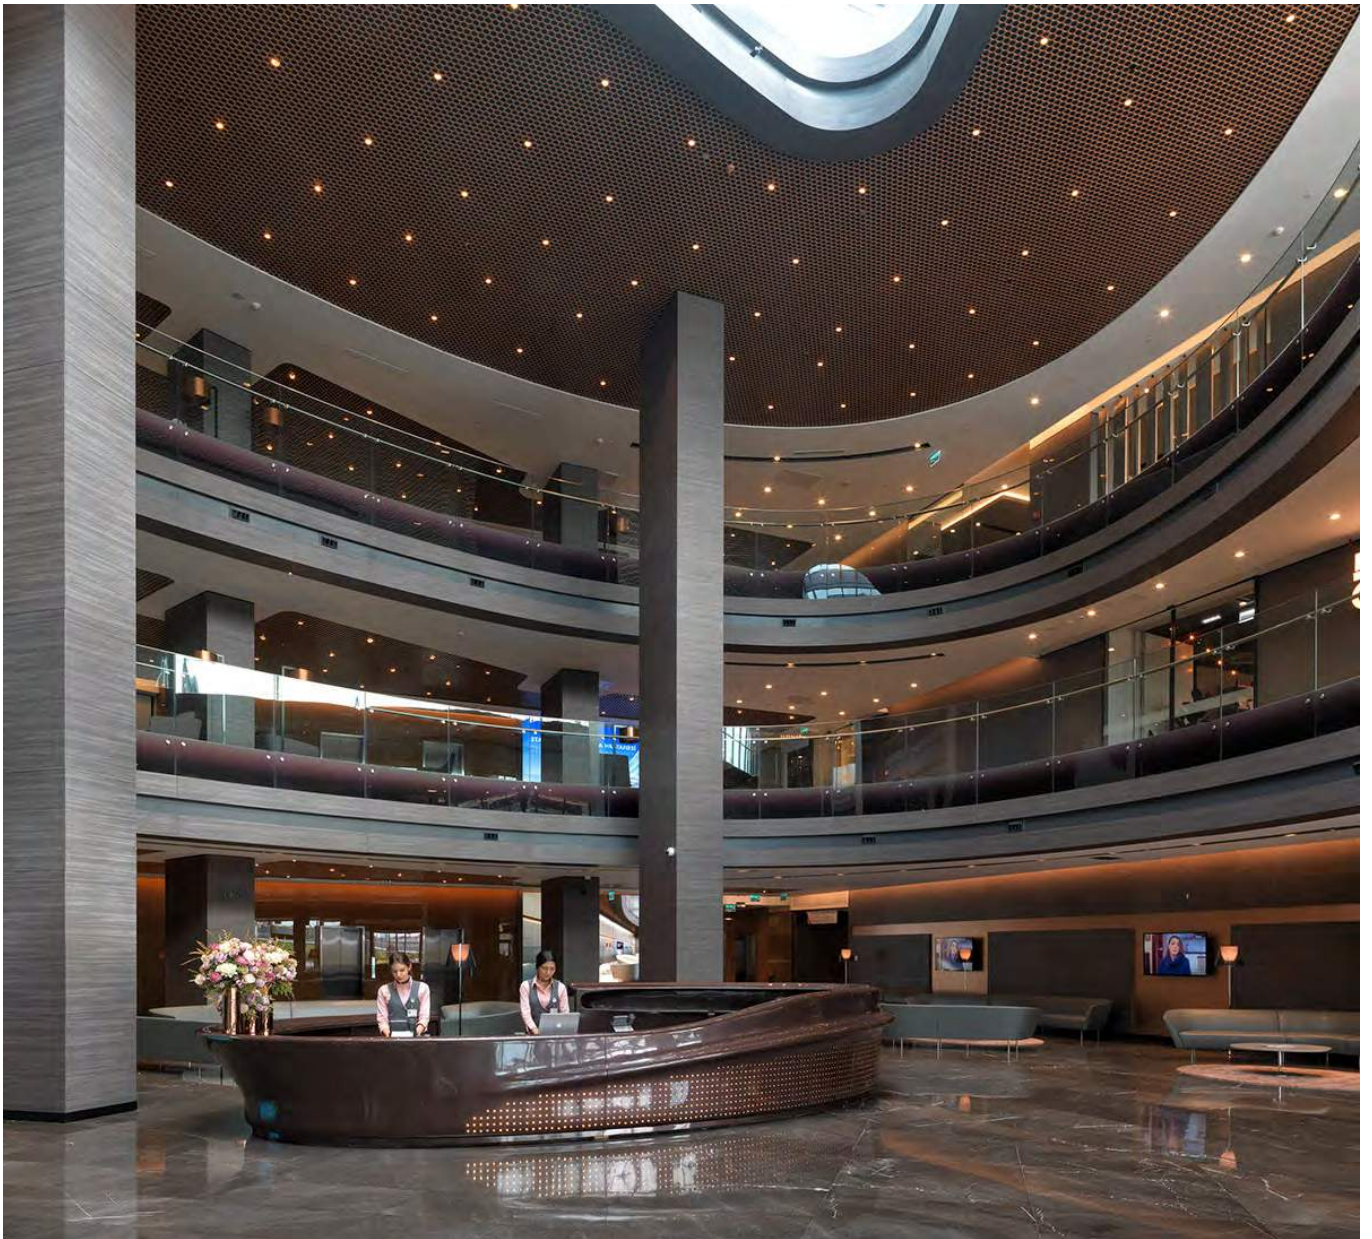

- FF&E
- Built in and loose furnitures, doors, lobby furnitures, acrylic manufacturing and application

Completed

FOR: Memorial Sağlık Grubu

H

P

M

53

Memorial