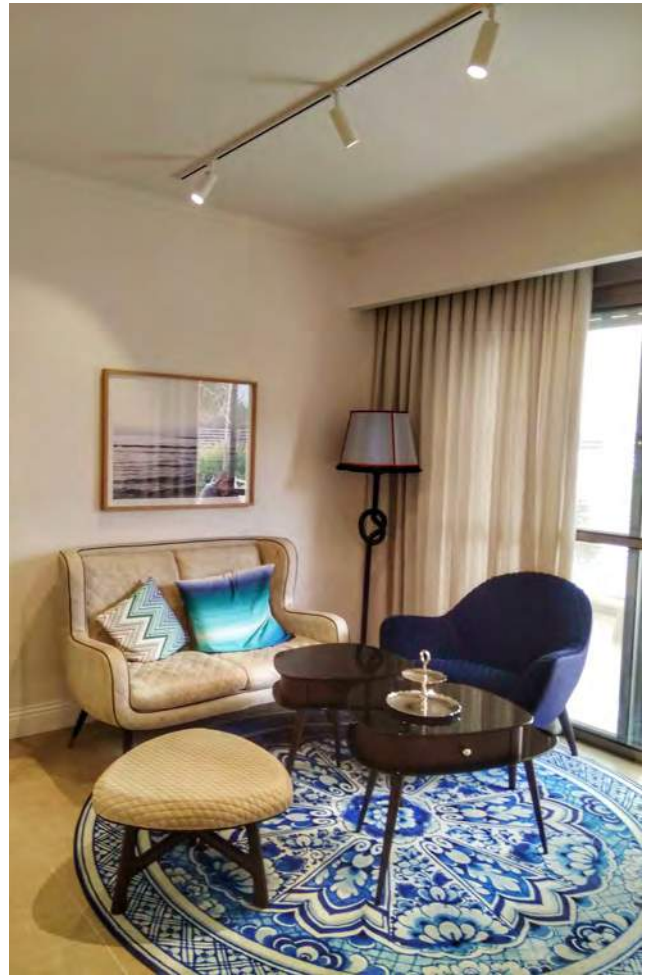

Nursing Home and Residence
2017 - 2018
Israel

- FF&E
- Built in and loose furniture manufacturing

Completed

FOR: Electra Group

H
P
M

60

Modiin Palace

H
P
M